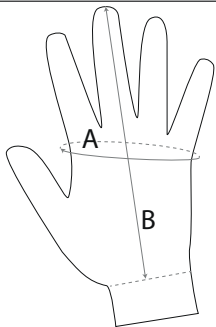

MENS BREECHES	44	46	48	50	52	54	56	58
Waist (cm)	72	76	80	84	88	92	97	102
Inner leg, Regular (cm)	75	75	75	75	75	75	75	75

CHILDREN						
Height/Size	120	130	140	150	160	170
Size	JRXS	JRS	JRM	JRL	JRXL	JRXXL
Age/Size	5-6 yrs	7-8 yrs	9-10 yrs	11-12 yrs	13 yrs	14-15 yrs

SIZE CHART - GLOVES

HOW TO MEASURE YOUR SIZE!

	XS	S	M	L	XL	XXL
A. Hand Circumference	15,3 cm	17,8 cm	20,3 cm	22,9 cm	25,4 cm	28 cm
B. Hand length	17 cm	18 cm	19 cm	20 cm	21 cm	22 cm

HOW TO MEASURE YOUR SIZE!