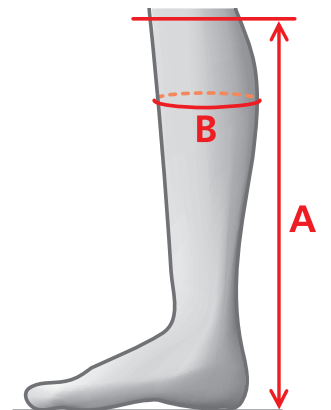

MOUNTAIN HORSE - SIZE CHARTS - TALL BOOTS

MEASUREMENTS – SOVEREIGN HIGH RIDER

REGULAR - REGULAR			REGULAR - NARROW			REGULAR - PLUS			SHORT - REGULAR			TALL - REGULAR			TALL - NARROW			REGULAR - WIDE		
SIZE A	B		SIZE A	B		SIZE A	B		SIZE A	B		SIZE A	B		SIZE A	B		SIZE A	B	
36	44	33-36	36	45	31-34	37	45	35,5-38,5	36	40	33-36	36	46	33-36	36	46	31-34	37	45	39-42
37	45	34-37	37	46	31-34	38	46	36,5-39,5	37	41	34-37	37	47	34-37	37	47	31-34	38	46	40-43
38	46	35-38	38	46	32-35	39	47	37,5-40,5	38	42	35-38	38	48	35-38	38	48	32-35	39	47	40-43
39	47	36-39	39	47	33-36	40	47	38,5-41,5	39	43	36-39	39	49	36-39	39	49	33-36	40	47	41-44
40	47	37-40	40	48	34-37	41	47	39,5-42,5	40	43	36-39	40	49	37-40	40	49	34-37	41	47	41-44
41	47	38-41	41	49	35-38	42	48	40,5-43,5	41	43	37-40	41	50	38-41	41	50	35-38			
42	48	39-42										42	50	39-41						

MEASUREMENTS – SPRING RIVER

REGULAR - REGULAR			REGULAR - WIDE		
SIZE A	B		SIZE A	B	
36	42	32-35	37	44	38-41
37	44	34-37	38	45	39-42
38	45	35-38	39	46	40-43
39	46	36-39	40	46	41-44
40	46	37-40	41	46	42-45
41	46	38-41	42	47	43-46
42	47	39-42			
43	47	40-43			

MEASUREMENTS – SUPERIOR HIGH RIDER MEN'S

REGULAR - REGULAR			REGULAR - NARROW			TALL - REGULAR			TALL - NARROW		
SIZE A	B		SIZE A	B		SIZE A	B		SIZE A	B	
42	52	35-38	43	52	32-35	42	54	35-38	43	54	32-35
43	52	36-39	44	52	33-36	43	54	36-39	44	54	33-36
44	52	36-39	45	53	34-37	44	54	36-39	45	55	34-37
45	53	37-40	46	53	35-38	45	55	37-40	46	55	35-38
46	53	38-41				46	55	38-41