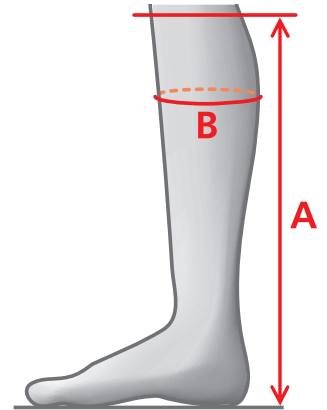

MOUNTAIN HORSE - SIZE CHARTS - TALL BOOTS

MEASUREMENTS – ACTIVE WINTER HIGH RIDER

REGULAR - REGULAR			REGULAR - REGULAR			REGULAR - WIDE			REGULAR - WIDE			SHORT - REGULAR		
SIZE A	B		SIZE A	B		SIZE A	B		SIZE A	B		SIZE A	B	
36	42	33-36	MENS VERSION			37	44	41-44	MENS VERSION			36	39	35-38
37	44	35-38	42	47	37-40	38	45	42-45	42	47	42-45	37	41	36-39
38	45	36-39	43	47	38-41	39	46	42-45	43	47	43-46	38	42	37-40
39	46	37-40	44	47	39-42	40	46	43-46	44	47	44-47	39	43	37-40
40	46	38-41	45	48	40-43	41	46	43-46	45	48	45-48	40	43	38-41
41	46	39-42	46	48	41-44	42	47	44-47	46	48	46-49	41	43	39-42
42	47	40-43				43	47	44-47						
43	47	41-44												

MEASUREMENTS – DEVONSHIRE

REGULAR - REGULAR		
SIZE A		B*
36	38	33,5-36,5
37	38,5	34-37
38	39	35-38
39	39,5	36-39
40	39,5	36,5-39,5
41	40	37-40
42	40,5	38-41

MEASUREMENTS – ESTÉLLE

REGULAR - REGULAR			REGULAR - NARROW			SHORT - REGULAR			REGULAR - WIDE			REGULAR - EXTRA		
SIZE A	B		SIZE A	B		SIZE A	B		SIZE A	B		SIZE A	B	
36	46	33-35	36	47	31-33	36	42	33-35	37	47	39-41	37	47	36-38
37	47	34-36	37	48	31-33	37	43	34-36	38	48	40-42	38	48	37-39
38	48	35-37	38	48	32-34	38	44	35-37	39	49	41-43	39	49	38-40
39	49	36-38	39	49	33-35	39	45	35-37	40	49	42-44	40	49	39-41
40	49	37-39	40	50	34-36	40	45	36-38	41	49	43-45	41	49	40-42
41	49	38-40	41	51	35-37	41	45	37-39				42	50	41-43
42	50	39-41												