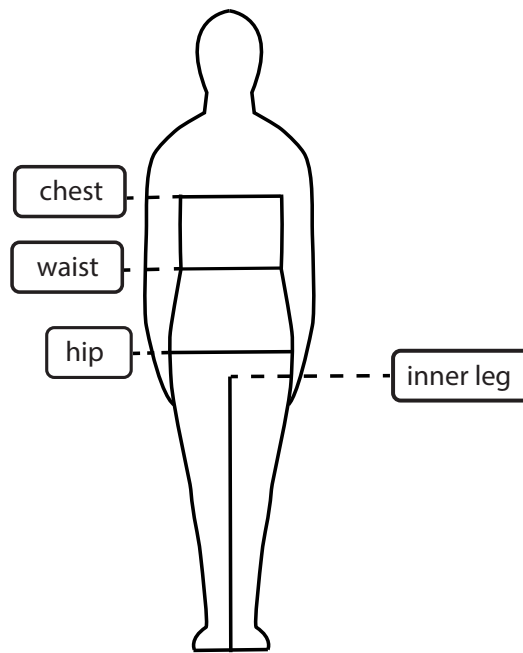

SIZE CHART - RIDING WEAR

Unisex	XXS	XS		S	M		L	XL		XXL
Ladies size	XS	S		M	L		XL	XXL		
Ladies size	34	36	38	40	42	44	46	48	50	52

LADIES	XS	S		M	L		XL	XXL		
Ladies size	34	36	38	40	42	44	46	48	50	52
Chest (cm)	80	84	88	92	96	100	104	110	116	122
Hip (cm)	88	92	96	100	104	108	112	117	122	129

UNISEX	XXS	XS	S	M	L	XL	XXL
Mens sizes	42	44	46-48	50	52-54	56	58-60
Chest (cm)	82	88	94	100	106	112	118
Waist (cm)	70	76	82	88	94,5	102	111
Hip (cm)	88	94	100	106	112	118	124

MEN	XS		S		M		L		XL		XXL	
Mens sizes	40	42	44	46	48	50	52	54	56	58	60	62
Chest (cm)	80	84	88	92	96	100	104	108	112	116	120	124
Waist (cm)	68	72	76	80	84	88	92	96	100	104	108	112

LADIES BREECHES	34	36	38	40	42	44	46	48
Waist (cm)	64	67	70	74	78	82	86	91
Hip (cm)	90	93	96	99	102	106	110	115
Inner leg, Regular (cm)	71	71	71	71	71	71	71	71
Inner leg, Long (cm)	75	75	75	75	75	75	75	75

MENS BREECHES	44	46	48	50	52	54	56	58
Waist (cm)	72	76	80	84	88	92	97	102
Inner leg, Regular (cm)	75	75	75	75	75	75	75	75

CHILDREN						
Height/Size	120	130	140	150	160	170
Size	JRXS	JRS	JRM	JRL	JRXL	JRXXL
Age/Size	5-6 yrs	7-8 yrs	9-10 yrs	11-12 yrs	13 yrs	14-15 yrs