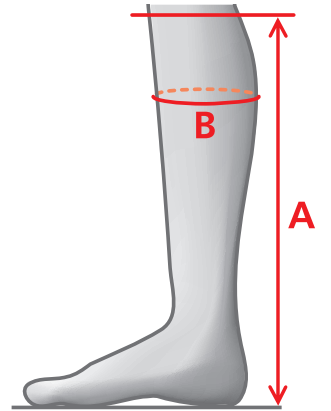

MEASUREMENTS – SNOWY RIVER

REGULAR - REGULAR			REGULAR - WIDE		
SIZE A	B		SIZE A	B	
36	42	32-35	37	44	38-41
37	44	34-37	38	45	39-42
38	45	35-38	39	46	40-43
39	46	36-39	40	46	41-44
40	46	37-40	41	46	42-45
41	46	38-41	42	47	43-46
42	47	39-42			
43	47	40-43			

MOUNTAIN HORSE - SIZE CHARTS - TALL BOOTS

MEASUREMENTS – SOVEREIGN HIGH RIDER

REGULAR - REGULAR			REGULAR - NARROW			REGULAR - PLUS			SHORT - REGULAR			TALL - REGULAR			TALL - NARROW			REGULAR - WIDE		
SIZE A	B		SIZE A	B		SIZE A	B		SIZE A	B		SIZE A	B		SIZE A	B		SIZE A	B	
36	44	33-36	36	45	31-34	37	45	35,5-38,5	36	40	33-36	36	46	33-36	36	46	31-34	37	45	39-42
37	45	34-37	37	46	31-34	38	46	36,5-39,5	37	41	34-37	37	47	34-37	37	47	31-34	38	46	40-43
38	46	35-38	38	46	32-35	39	47	37,5-40,5	38	42	35-38	38	48	35-38	38	48	32-35	39	47	40-43
39	47	36-39	39	47	33-36	40	47	38,5-41,5	39	43	36-39	39	49	36-39	39	49	33-36	40	47	41-44
40	47	37-40	40	48	34-37	41	47	39,5-42,5	40	43	36-39	40	49	37-40	40	49	34-37	41	47	41-44
41	47	38-41	41	49	35-38	42	48	40,5-43,5	41	43	37-40	41	50	38-41	41	50	35-38			
42	48	39-42										42	50	39-41						

MEASUREMENTS – SPRING RIVER

REGULAR - REGULAR			REGULAR - WIDE		
SIZE A	B		SIZE A	B	
36	42	32-35	37	44	38-41
37	44	34-37	38	45	39-42
38	45	35-38	39	46	40-43
39	46	36-39	40	46	41-44
40	46	37-40	41	46	42-45
41	46	38-41	42	47	43-46
42	47	39-42			
43	47	40-43			