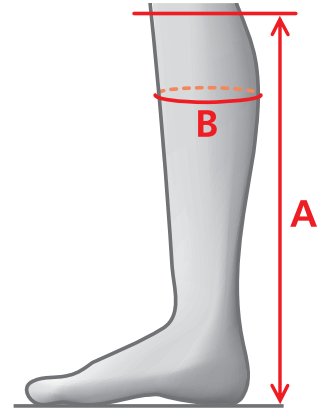

MEASUREMENTS – SPRING RIVER

REGULAR - REGULAR			REGULAR - WIDE		
SIZE A	B		SIZE A	B	
36	42	32-35	37	44	38-41
37	44	34-37	38	45	39-42
38	45	35-38	39	46	40-43
39	46	36-39	40	46	41-44
40	46	37-40	41	46	42-45
41	46	38-41	42	47	43-46
42	47	39-42			
43	47	40-43			

MEASUREMENTS – SUPERIOR HIGH RIDER MEN'S

REGULAR - REGULAR			REGULAR - NARROW			TALL - REGULAR			TALL - NARROW		
SIZE A	B		SIZE A	B		SIZE A	B		SIZE A	B	
42	52	35-38	43	52	32-35	42	54	35-38	43	54	32-35
43	52	36-39	44	52	33-36	43	54	36-39	44	54	33-36
44	52	36-39	45	53	34-37	44	54	36-39	45	55	34-37
45	53	37-40	46	53	35-38	45	55	37-40	46	55	35-38
46	53	38-41				46	55	38-41			

MOUNTAIN HORSE - SIZE CHARTS - TALL BOOTS

MEASUREMENTS – SUPERIOR HIGH RIDER WOMEN’S

REGULAR - REGULAR			REGULAR - NARROW			TALL - REGULAR			TALL - NARROW		
SIZE A	B		SIZE A	B		SIZE A	B		SIZE A	B	
36	46	33-36	36	46	31-34	36	48	33-36	36	48	31-34
37	47	34-37	37	47	31-34	37	49	34-37	37	49	31-34
38	48	35-38	38	47	32-35	38	50	35-38	38	49	32-35
39	49	36-39	39	48	33-36	39	51	36-39	39	50	33-36
40	49	37-40	40	49	34-37	40	51	37-40	40	51	34-37
41	49	38-41	41	50	35-38	41	51	38-41	41	52	35-38
42	50	39-42				42	52	39-41			