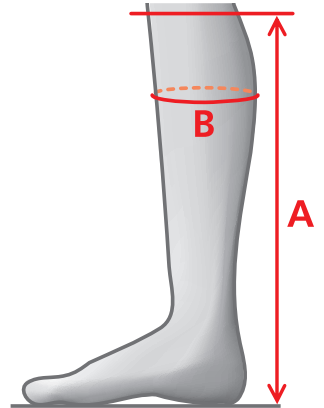

MEASUREMENTS – RICHMOND HIGH RIDER WOMEN'S

REGULAR - REGULAR			REGULAR - PLUS			SHORT - REGULAR			REGULAR - WIDE			LONG - REGULAR		
SIZE A	B		SIZE A	B		SIZE A	B		SIZE A	B		SIZE A	B	
36	42	32-34	37	44	36-38	37	41	35-37	37	44	40-42	38	47	34-36
37	44	34-36	38	45	37-39	38	42	36-38	38	45	41-43	39	48	35-37
38	45	35-37	39	46	38-40	39	43	36-38	39	45	41-43	40	48	36-38
39	46	36-38	40	46	39-41	40	43	37-39	40	46	42-44	41	49	37-39
40	46	37-39	41	46	40-42	41	43	38-40	41	46	42-44	42	49	38-40
41	46	38-40	42	47	41-43							43	50	39-41
42	47	39-41												
43	47	40-42												

MOUNTAIN HORSE - SIZE CHARTS - TALL BOOTS

MEASUREMENTS – RIMFROST HIGH RIDER

REGULAR - REGULAR			REGULAR - WIDE		
SIZE A	B		SIZE A	B	
36	39	35-37	36	39	38-40
37	40	36-38	37	40	39-41
38	41	37-39	38	41	40-42
39	42	37-39	39	42	40-42
40	42	37-39	40	42	40-42
41	42	38-40	41	42	41-43
42	43	39-41	42	43	42-44
43	44	40-42	43	44	43-45
44	45	40-42	44	45	43-45
45	46	41-43	45	46	44-46
46	46	41-43	46	46	44-46