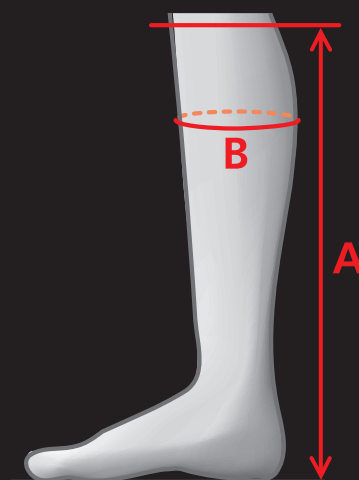

SHORT - NARROW			SHORT - WIDE			TALL - REGULAR			TALL - NARROW		
SIZE	A	B	SIZE	A	B	SIZE	A	B	SIZE	A	B
36	40	30-32	37	41	39-41	37	49	34-36	37	49	31-33
37	41	31-33	38	42	40-42	38	50	35-37	38	50	32-34
38	42	32-34	39	43	40-42	39	51	36-38	39	51	33-35
39	43	33-35	40	43	41-43	40	51	37-39	40	51	34-36
40	44	34-36	41	43	42-44	41	52	38-40	41	52	35-37
41	44	35-37				42	52	39-41	42	53	36-38
						43	53	40-42	43	54	37-39

SIZE CHARTS - LEGGINGS

SOFT RIDER LEGGINGS

SIZE	A	B
XXS	35	30-35
XS	36	32-37
S	37	34-39
S/W	37	37-42
M	39	35-40
L	40	37-42
XL	42	38-43
XXL	43	40-45

07285 XXS-XXL

VEGANZA LEGGINGS

SIZE (CM)	A	B	
S	38	32-34	S = SHORT
S/W	39	37-39	S/W = SHORT/WIDE
R/N	39	34-36	R/N = REGULAR/NARROW
R/R	40	36-38	R/R = REGULAR/REGULAR
L	41	38-40	L = LONG
XL	43	40-42	XL = EXTRA LONG

07087 S-XL

HOW TO MEASURE YOUR LEG FOR A MOUNTAIN HORSE TALL BOOT?

SCAN THE QR-CODE TO VIEW OUR VIDEO GUIDE!

SIZE CHARTS - YOUTH

ACTIVE WINTER YOUNG

REGULAR - REGULAR

SIZE	A	B
35/36	38	29-32
36/37	40	30-33
37/38	42	32-35
38/39	43	33-36
39/40	44	33-36
40/41	46	34-37
41/42	47	35-38