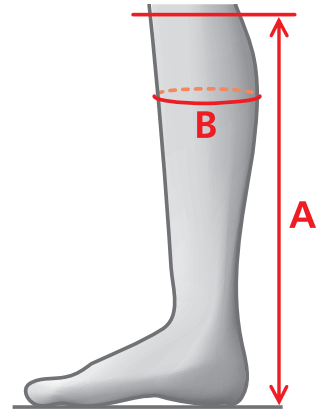

MOUNTAIN HORSE - SIZE CHARTS - LEGGINGS

MEASUREMENTS – RENOWN LEGGINGS

<u>SIZE</u>	<u>A</u>	<u>B</u>
S	40	34-36
S/W	40	38-40
M	42	35-37
M/W	42	39-41
L	44	36-38
L/W	44	40-42
M/L	45	34-36
L/L	47	35-37

MEASUREMENTS – SOFT RIDER LEGGINGS

<u>SIZE</u>	<u>A</u>	<u>B</u>
XXS	35	30-35
XS	36	32-37
S	37	34-39
S/W	37	37-42
M	39	35-40
L	40	37-42
XL	42	38-43
XXL	43	40-45

MOUNTAIN HORSE - SIZE CHARTS - YOUTH

MEASUREMENTS – RICHMOND YOUNG HIGH RIDER

**3
SIZES IN
ONE!**

REGULAR - REGULAR

SIZE	A	B
35	36	27-28
36	38	29-30
37	39	30-31
38	40	32-33
39	42	33-34

MEASUREMENTS – RIMFROST HIGH RIDER JR

JUNIOR

SIZE	A	B
32	31	29-31
33	32	30-32
34	33	30-32
35	34	31-33
36	35	32-34
37	36	33-35
38	37	34-36
39	37	35-37

MEASUREMENTS – VENICE YOUNG HIGH RIDER

**DOUBLE
SIZE**

REGULAR - REGULAR

SIZE	A	B
35/36	38	29-30
36/37	40	30-31
37/38	42	31-32
38/39	42	32-33
39/40	43	33-34
40/41	45	33-34
41/42	47	34-35

MOUNTAIN HORSE - SIZE CHARTS - YOUTH