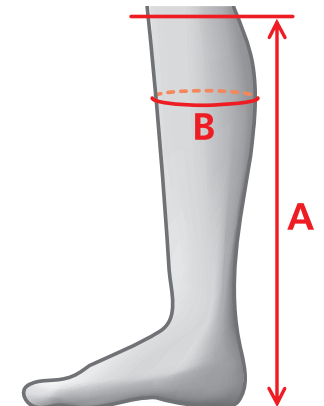

MOUNTAIN HORSE - SIZE CHARTS - TALL BOOTS

MEASUREMENTS – RIMFROST HIGH RIDER

REGULAR - REGULAR			REGULAR - WIDE		
SIZE A	B		SIZE A	B	
36	39	35-37	36	39	38-40
37	40	36-38	37	40	39-41
38	41	37-39	38	41	40-42
39	42	37-39	39	42	40-42
40	42	37-39	40	42	40-42
41	42	38-40	41	42	41-43
42	43	39-41	42	43	42-44
43	44	40-42	43	44	43-45
44	45	40-42	44	45	43-45
45	46	41-43	45	46	44-46
46	46	41-43	46	46	44-46

MEASUREMENTS – SERENADE

REGULAR - REGULAR			REGULAR - NARROW			SHORT - REGULAR			REGULAR - WIDE			REGULAR - EXTRA		
SIZE A	B		SIZE A	B		SIZE A	B		SIZE A	B		SIZE A	B	
36	46	33-35	36	47	31-33	36	42	33-35	37	47	39-41	37	47	36-38
37	47	34-36	37	48	31-33	37	43	34-36	38	48	40-42	38	48	37-39
38	48	35-37	38	48	32-34	38	44	35-37	39	49	41-43	39	49	38-40
39	49	36-38	39	49	33-35	39	45	35-37	40	49	42-44	40	49	39-41
40	49	37-39	40	50	34-36	40	45	36-38	41	49	43-45	41	49	40-42
41	49	38-40	41	51	35-37	41	45	37-39				42	50	41-43
42	50	39-41												

MEASUREMENTS – SNOWY RIVER

REGULAR - REGULAR			REGULAR - WIDE		
SIZE A	B		SIZE A	B	
36	42	32-35	37	44	38-41
37	44	34-37	38	45	39-42
38	45	35-38	39	46	40-43
39	46	36-39	40	46	41-44
40	46	37-40	41	46	42-45
41	46	38-41	42	47	43-46
42	47	39-42			
43	47	40-43			