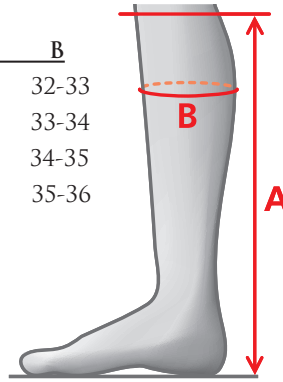

MEASUREMENTS – VEGANZA YOUNG

REGULAR - REGULAR

SIZE (CM)	UK	US	A	B
33/34	1/2	2/3	34	28-29
34/35	2/2,5	3/4	36	29-30
35/36	2,5/3,5	4/5	38	30-31
36/37	3,5/4	5/6	41	31-32
37/38	4/5	6/7	42	32-33
38/39	5/5,5	7/8	43	33-34
39/40	5,5/6,5	8/9	44	34-35

REGULAR - WIDE

SIZE (CM)	UK	US	A	B
36/37	3,5/4	5/6	41	32-33
37/38	4/5	6/7	42	33-34
38/39	5/5,5	7/8	43	34-35
39/40	5,5/6,5	8/9	44	35-36

02199 REG/REG 33/34-39/40
02208 REG/WIDE 36/37-39/40

MEASUREMENTS – VENICE YOUNG

REGULAR - REGULAR

SIZE	A	B
35/36	38	29-30
36/37	40	30-31
37/38	42	31-32
38/39	42	32-33
39/40	43	33-34
40/41	45	33-34
41/42	47	34-35