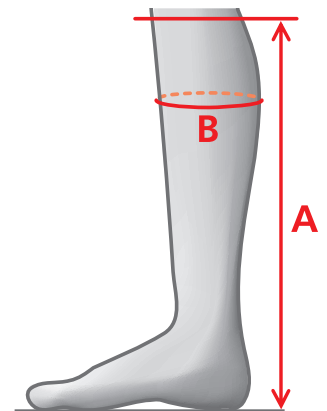

<u>SIZE</u>	<u>A</u>	<u>B</u>
XXS	35	30-35
XS	36	32-37
S	37	34-39
S/W	37	37-42
M	39	35-40
L	40	37-42
XL	42	38-43
XXL	43	40-45

MOUNTAIN HORSE - SIZE CHARTS - YOUTH

MEASUREMENTS – RICHMOND YOUNG HIGH RIDER

**3
SIZES IN
ONE!**

REGULAR - REGULAR

SIZE	A	B
35	36	27-28
36	38	29-30
37	39	30-31
38	40	32-33
39	42	33-34

MEASUREMENTS – RIMFROST HIGH RIDER JR

JUNIOR

SIZE	A	B
32	31	29-31
33	32	30-32
34	33	30-32
35	34	31-33
36	35	32-34
37	36	33-35
38	37	34-36
39	37	35-37

MEASUREMENTS – VENICE YOUNG HIGH RIDER

**DOUBLE
SIZE**

REGULAR - REGULAR

SIZE	A	B
35/36	38	29-30
36/37	40	30-31
37/38	42	31-32
38/39	42	32-33
39/40	43	33-34
40/41	45	33-34
41/42	47	34-35

MOUNTAIN HORSE - SIZE CHARTS - YOUTH