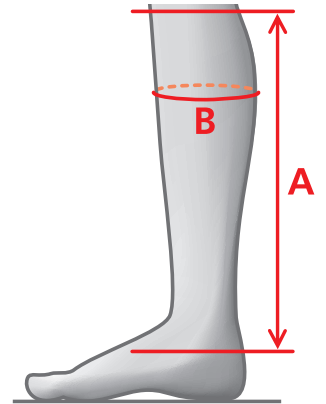

MEASUREMENTS – SUPREME HIGH RIDER

LONG - NARROW			REGULAR - REGULAR			REGULAR - PLUS			SHORT - REGULAR			REGULAR - NARROW			SHORT - NARROW											
SIZE A	B		SIZE A	B		SIZE A	B		SIZE A	B		SIZE A	B		SIZE A	B										
36	48	30-33	36	45	32-35	37	47	36-39	36	41	34-37	36	45	31-34	39	43	33-36									
37	49	31-34	37	47	34-37	38	48	37-40	37	42	35-38	37	46	32-35	40	44	34-37									
38	50	31-34	38	48	35-38	39	49	38-41	38	43	36-39	38	46	32-35	41	44	35-38									
39	51	32-35	39	49	36-39	40	49	39-42	39	44	36-39	39	47	33-36	SHORT - EXTRA NARROW											
40	51	34-37	40	49	37-40	41	49	40-43	40	44	37-40	40	48	34-37	SIZE A B											
41	52	35-38	41	49	38-41	42	50	40-43	41	44	38-41	41	49	35-38	36	41	30-33									
42	52	36-39	42	50	39-42	MENS VERSION									37	42	31-34									
						43	49	35-38																		
						44	49	36-39																38	44	31-34
						45	50	37-40																39	45	32-35
						46	51	38-41																		

MEASUREMENTS – VENEZIA HIGH RIDER

REGULAR - REGULAR			REGULAR - NARROW			REGULAR - PLUS			SHORT - REGULAR			TALL - REGULAR			TALL - NARROW			REGULAR - WIDE		
SIZE A	B		SIZE A	B		SIZE A	B		SIZE A	B		SIZE A	B		SIZE A	B		SIZE A	B	
36	44	33-36	36	45	31-34	37	45	35,5-38,5	36	40	33-36	36	46	33-36	36	46	31-34	37	45	39-42
37	45	34-37	37	46	31-34	38	46	36,5-39,5	37	41	34-37	37	47	34-37	37	47	31-34	38	46	40-43
38	46	35-38	38	46	32-35	39	47	37,5-40,5	38	42	35-38	38	48	35-38	38	48	32-35	39	47	40-43
39	47	36-39	39	47	33-36	40	47	38,5-41,5	39	43	36-39	39	49	36-39	39	49	33-36	40	47	41-44
40	47	37-40	40	48	34-37	41	47	39,5-42,5	40	43	36-39	40	49	37-40	40	49	34-37	41	47	41-44
41	47	38-41	41	49	35-38	42	48	40,5-43,5	41	43	37-40	41	50	38-41	41	50	35-38			
42	48	39-42										42	50	39-41						

MOUNTAIN HORSE - SIZE CHARTS - LEGGINGS

MEASUREMENTS – RENOWN LEGGINGS

<u>SIZE</u>	<u>A</u>	<u>B</u>
S	40	34-36
S/W	40	38-40
M	42	35-37
M/W	42	39-41
L	44	36-38
L/W	44	40-42
M/L	45	34-36
L/L	47	35-37

MEASUREMENTS – SOFT RIDER LEGGINGS