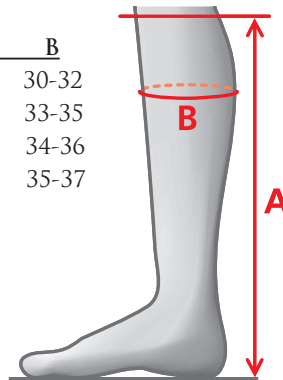

MEASUREMENTS – VEGANZA YOUNG

REGULAR - REGULAR

SIZE (CM)	UK	US	A	B
33/34	1/2	2/3	34	28-29
34/35	2/2,5	3/4	36	29-30
35/36	2,5/3,5	4/5	38	30-31
36/37	3,5/4	5/6	41	31-32
37/38	4/5	6/7	42	32-33
38/39	5/5,5	7/8	43	33-34
39/40	5,5/6,5	8/9	44	34-35

REGULAR - WIDE

SIZE (CM)	UK	US	A	B
36/37	3,5/4	5/6	41	32-33
37/38	4/5	6/7	42	33-34
38/39	5/5,5	7/8	43	34-35
39/40	5,5/6,5	8/9	44	35-36

02199 REG/REG 33/34-39/40
02208 REG/WIDE 36/37-39/40

MEASUREMENTS – VENICE YOUNG

REGULAR - REGULAR

SIZE	A	B
35/36	38	29-30
36/37	40	30-31
37/38	42	31-32
38/39	42	32-33
39/40	43	33-34
40/41	45	33-34
41/42	47	34-35

01426 35-41

MEASUREMENTS – SOVEREIGN YOUNG

REGULAR - REGULAR

SIZE (CM)	UK	US	A	B
34/35	1,5/2,5	3/4	36	27-29
35/36	2,5/3,5	4/5	39	28-30
36/37	3,5/4	5/6	40	29-31
37/38	4/5	6/7	43	31-33
38/39	5/6	7/8	44	32-34
39/40	6/6,5	8/9	45	33-35

REGULAR - WIDE

SIZE (CM)	UK	US	A	B
36/37	3,5/4	5/6	40	30-32
37/38	4/5	6/7	43	33-35
38/39	5/6	7/8	44	34-36
39/40	6/6,5	8/9	45	35-37

02198 REG/REG 34/35-39/40
02209 REG/WIDE 36/37-39/40

SIZE CHARTS - LEGGINGS - YOUTH