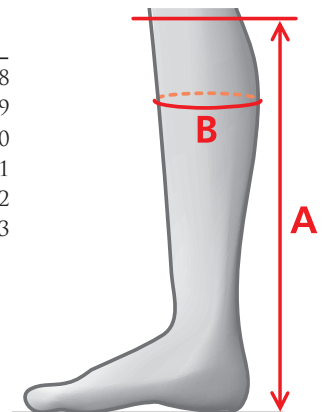

MOUNTAIN HORSE - SIZE CHARTS - TALL BOOTS

MEASUREMENTS – ACTIVE WINTER HIGH RIDER

REGULAR - REGULAR			REGULAR - REGULAR			REGULAR - WIDE			REGULAR - WIDE			SHORT - REGULAR		
SIZE A	B		SIZE A	B		SIZE A	B		SIZE A	B		SIZE A	B	
36	42	33-36	MENS VERSION			37	44	41-44	MENS VERSION			36	39	35-38
37	44	35-38	42	47	37-40	38	45	42-45	42	47	42-45	37	41	36-39
38	45	36-39	43	47	38-41	39	46	42-45	43	47	43-46	38	42	37-40
39	46	37-40	44	47	39-42	40	46	43-46	44	47	44-47	39	43	37-40
40	46	38-41	45	48	40-43	41	46	43-46	45	48	45-48	40	43	38-41
41	46	39-42	46	48	41-44	42	47	44-47	46	48	46-49	41	43	39-42
42	47	40-43				43	47	44-47						
43	47	41-44												

MEASUREMENTS – DEVONSHIRE

REGULAR - REGULAR		
SIZE A		B*
36	38	33,5-36,5
37	38,5	34-37
38	39	35-38
39	39,5	36-39
40	39,5	36,5-39,5
41	40	37-40
42	40,5	38-41

MEASUREMENTS – ESTÉLLE

REGULAR - REGULAR			REGULAR - NARROW			SHORT - REGULAR			REGULAR - WIDE			REGULAR - EXTRA		
SIZE A	B		SIZE A	B		SIZE A	B		SIZE A	B		SIZE A	B	
36	46	33-35	36	47	31-33	36	42	33-35	37	47	39-41	37	47	36-38
37	47	34-36	37	48	31-33	37	43	34-36	38	48	40-42	38	48	37-39
38	48	35-37	38	48	32-34	38	44	35-37	39	49	41-43	39	49	38-40
39	49	36-38	39	49	33-35	39	45	35-37	40	49	42-44	40	49	39-41
40	49	37-39	40	50	34-36	40	45	36-38	41	49	43-45	41	49	40-42
41	49	38-40	41	51	35-37	41	45	37-39				42	50	41-43
42	50	39-41												

MEASUREMENTS – RICHMOND HIGH RIDER WOMEN'S

REGULAR - REGULAR			REGULAR - PLUS			SHORT - REGULAR			REGULAR - WIDE			LONG - REGULAR		
SIZE A	B		SIZE A	B		SIZE A	B		SIZE A	B		SIZE A	B	
36	42	32-34	37	44	36-38	37	41	35-37	37	44	40-42	38	47	34-36
37	44	34-36	38	45	37-39	38	42	36-38	38	45	41-43	39	48	35-37
38	45	35-37	39	46	38-40	39	43	36-38	39	45	41-43	40	48	36-38
39	46	36-38	40	46	39-41	40	43	37-39	40	46	42-44	41	49	37-39
40	46	37-39	41	46	40-42	41	43	38-40	41	46	42-44	42	49	38-40
41	46	38-40	42	47	41-43							43	50	39-41
42	47	39-41												
43	47	40-42												