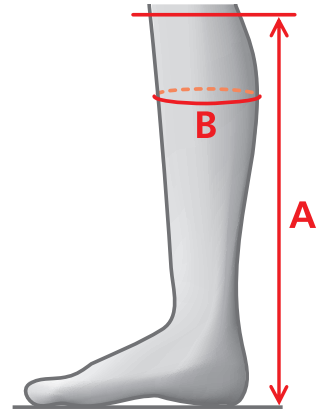

<u>SIZE</u>	<u>A</u>	<u>B</u>
XXS	35	30-35
XS	36	32-37
S	37	34-39
S/W	37	37-42
M	39	35-40
L	40	37-42
XL	42	38-43
XXL	43	40-45

MOUNTAIN HORSE - SIZE CHARTS - YOUTH

MEASUREMENTS – RICHMOND YOUNG HIGH RIDER

**3
SIZES IN
ONE!**

REGULAR - REGULAR

SIZE	A	B
35	36	27-28
36	38	29-30
37	39	30-31
38	40	32-33
39	42	33-34

MEASUREMENTS – RIMFROST HIGH RIDER JR

JUNIOR

SIZE	A	B
32	31	29-31
33	32	30-32
34	33	30-32
35	34	31-33
36	35	32-34
37	36	33-35
38	37	34-36
39	37	35-37

MEASUREMENTS – VENICE YOUNG HIGH RIDER

**DOUBLE
SIZE**

REGULAR - REGULAR

SIZE	A	B
35/36	38	29-30
36/37	40	30-31
37/38	42	31-32
38/39	42	32-33
39/40	43	33-34
40/41	45	33-34
41/42	47	34-35

MOUNTAIN HORSE - SIZE CHARTS - YOUTH