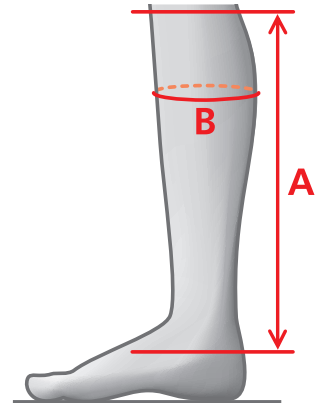

MEASUREMENTS – VENEZIA HIGH RIDER

REGULAR - REGULAR			REGULAR - NARROW			REGULAR - PLUS			SHORT - REGULAR			TALL - REGULAR			TALL - NARROW			REGULAR - WIDE		
SIZE A	B		SIZE A	B		SIZE A	B		SIZE A	B		SIZE A	B		SIZE A	B		SIZE A	B	
36	44	33-36	36	45	31-34	37	45	35,5-38,5	36	40	33-36	36	46	33-36	36	46	31-34	37	45	39-42
37	45	34-37	37	46	31-34	38	46	36,5-39,5	37	41	34-37	37	47	34-37	37	47	31-34	38	46	40-43
38	46	35-38	38	46	32-35	39	47	37,5-40,5	38	42	35-38	38	48	35-38	38	48	32-35	39	47	40-43
39	47	36-39	39	47	33-36	40	47	38,5-41,5	39	43	36-39	39	49	36-39	39	49	33-36	40	47	41-44
40	47	37-40	40	48	34-37	41	47	39,5-42,5	40	43	36-39	40	49	37-40	40	49	34-37	41	47	41-44
41	47	38-41	41	49	35-38	42	48	40,5-43,5	41	43	37-40	41	50	38-41	41	50	35-38			
42	48	39-42										42	50	39-41						

MOUNTAIN HORSE - SIZE CHARTS - LEGGINGS

MEASUREMENTS – RENOWN LEGGINGS

<u>SIZE</u>	<u>A</u>	<u>B</u>
S	40	34-36
S/W	40	38-40
M	42	35-37
M/W	42	39-41
L	44	36-38
L/W	44	40-42
M/L	45	34-36
L/L	47	35-37

MEASUREMENTS – SOFT RIDER LEGGINGS

<u>SIZE</u>	<u>A</u>	<u>B</u>
XXS	35	30-35
XS	36	32-37
S	37	34-39
S/W	37	37-42
M	39	35-40
L	40	37-42
XL	42	38-43
XXL	43	40-45

MOUNTAIN HORSE - SIZE CHARTS - YOUTH

MEASUREMENTS – RICHMOND YOUNG HIGH RIDER