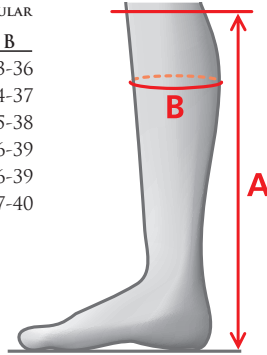

SIZE CHARTS - TALL BOOTS

MEASUREMENTS – ACTIVE WINTER HIGH

REGULAR - REGULAR			REGULAR - REGULAR			REGULAR - WIDE			REGULAR - WIDE			SHORT - REGULAR		
SIZE	A	B	SIZE	A	B	SIZE	A	B	SIZE	A	B	SIZE	A	B
36	42	33-36	MENS VERSION			37	44	41-44	MENS VERSION			36	39	35-38
37	44	35-38	42	47	37-40	38	45	42-45	42	47	42-45	37	41	36-39
38	45	36-39	43	47	38-41	39	46	42-45	43	47	43-46	38	42	37-40
39	46	37-40	44	47	39-42	40	46	43-46	44	47	44-47	39	43	37-40
40	46	38-41	45	48	40-43	41	46	43-46	45	48	45-48	40	43	38-41
41	46	39-42	46	48	41-44	42	47	44-47	46	48	46-49	41	43	39-42
42	47	40-43				43	47	44-47						
43	47	41-44												

- 01326 REGULAR/WIDE 37-42
- 01358 REGULAR/REGULAR 36-43
- 01359 SHORT/REGULAR 36-41
- 01427 REGULAR/REGULAR 42-46
- 01428 REGULAR/WIDE 42-46

MEASUREMENTS – ARCTICA

REGULAR - REGULAR			REGULAR - WIDE			SHORT - REGULAR		
SIZE	A	B	SIZE	A	B	SIZE	A	B
36	44	33-36	37	45	41-44	36	40	35-38
37	45	35-38	38	46	42-45	37	41	36-39
38	46	36-39	39	47	42-45	38	42	37-40
39	47	37-40	40	47	43-46	39	43	37-40
40	47	38-41	41	47	43-46	40	43	38-41
41	47	39-42	42	48	44-47	41	43	39-42
42	48	40-43	43	48	44-47			
43	48	41-44						

- 02218 REGULAR/REGULAR 36-43
- 02219 REGULAR/WIDE 37-43
- 02222 SHORT/REGULAR 36-41

MEASUREMENTS – AURORA

REGULAR - REGULAR			REGULAR - NARROW			REGULAR - EXTRA NARROW			REGULAR - WIDE			SHORT - REGULAR		
SIZE	A	B	SIZE	A	B	SIZE	A	B	SIZE	A	B	SIZE	A	B
36	44	33-36	36	45	31-34	37	45	29,5-32,5	37	45	39-42	36	40	33-36
37	45	34-37	37	46	31-34	38	46	30,5-33,5	38	46	40-43	37	41	34-37
38	46	35-38	38	46	32-35	39	46	30,5-33,5	39	47	40-43	38	42	35-38
39	47	36-39	39	47	33-36	40	47	31,5-34,5	40	47	41-44	39	43	36-39
40	47	37-40	40	48	34-37	41	47	31,5-34,5	41	47	41-44	40	43	36-39
41	47	38-41	41	49	35-38	42	47	32,5-35,5	42	48	42-45	41	44	37-40
42	48	39-42	42	50	36-39									
43	49	40-43												