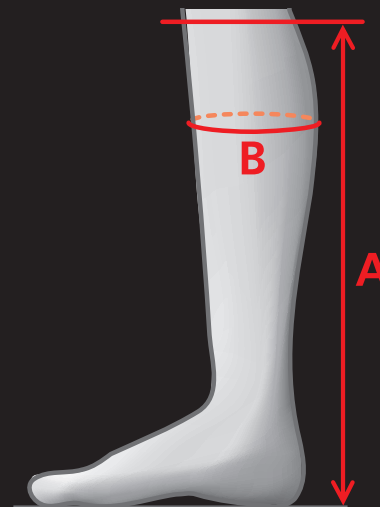

SIZE CHARTS - TALL BOOTS

SOVEREIGN

REGULAR - REGULAR			REGULAR - NARROW			REGULAR - EX. NARROW			REGULAR - PLUS			REGULAR - WIDE		
SIZE	A	B	SIZE	A	B	SIZE	A	B	SIZE	A	B	SIZE	A	B
36	44	33-35	36	45	31-33	37	45	29,5-31,5	37	45	35,5-37,5	37	45	39-41
37	45	34-36	37	46	31-33	38	46	30,5-32,5	38	46	36,5-38,5	38	46	40-42
38	46	35-37	38	46	32-34	39	46	30,5-32,5	39	47	37,5-39,5	39	47	40-42
39	47	36-38	39	47	33-35	40	47	31,5-33,5	40	47	38,5-40,5	40	47	41-43
40	47	37-39	40	48	34-36	41	47	31,5-33,5	41	47	39,5-41,5	41	47	41-43
41	47	38-40	41	49	35-37	42	48	32,5-34,5	42	48	40,5-42,5	42	48	42-44
42	48	39-41	42	50	36-38				43	49	41,5-43,5	43	49	43-45
43	49	40-42												

SHORT - REGULAR			SHORT - NARROW			SHORT - WIDE			TALL - REGULAR			TALL - NARROW		
SIZE	A	B	SIZE	A	B	SIZE	A	B	SIZE	A	B	SIZE	A	B
36	40	33-35	36	40	30-32	37	41	39-41	36	46	33-35	36	46	31-33
37	41	34-36	37	41	31-33	38	42	40-42	37	47	34-36	37	47	31-33
38	42	35-37	38	42	32-34	39	43	40-42	38	48	35-37	38	48	32-34
39	43	36-38	39	43	33-35	40	43	41-43	39	49	36-38	39	49	33-35
40	43	36-38	40	44	34-36	41	43	42-44	40	49	37-39	40	49	34-36
41	43	37-39	41	44	35-37				41	50	38-40	41	50	35-37
									42	50	39-41	42	51	36-38
									43	51	40-42	43	52	37-39

- 02041 REGULAR/REGULAR 36-43
- 02048 REGULAR/NARROW 36-42
- 02163 REGULAR/EXTRA NARROW 37-42
- 02049 REGULAR/PLUS 37-43
- 02069 REGULAR/WIDE 37-43
- 02047 SHORT/REGULAR 36-41
- 02136 SHORT/NARROW 36-41
- 02141 SHORT/WIDE 37-41
- 02072 TALL/REGULAR 36-43
- 02073 TALL/NARROW 36-43

HOW TO MEASURE YOUR LEG FOR A MOUNTAIN HORSE TALL BOOT?

SCAN THE QR-CODE TO VIEW OUR VIDEO GUIDE!

SOVEREIGN LUX

REGULAR - REGULAR			REGULAR - NARROW			REGULAR - PLUS			REGULAR - WIDE			SHORT - REGULAR		
SIZE	A	B	SIZE	A	B	SIZE	A	B	SIZE	A	B	SIZE	A	B
36	44	33-35	36	45	31-33	37	45	35,5-37,5	37	45	39-41	36	40	33-35
37	45	34-36	37	46	31-33	38	46	36,5-38,5	38	46	40-42	37	41	34-36
38	46	35-37	38	46	32-34	39	47	37,5-39,5	39	47	40-42	38	42	35-37
39	47	36-38	39	47	33-35	40	47	38,5-40,5	40	47	41-43	39	43	36-38
40	47	37-39	40	48	34-36	41	47	39,5-41,5	41	47	41-43	40	43	36-38
41	47	38-40	41	49	35-37	42	48	40,5-42,5	42	48	42-44	41	43	37-39
42	48	39-41	42	50	36-38	43	49	41,5-43,5	43	49	43-45			
43	49	40-42												

SHORT - NARROW			TALL - REGULAR			TALL - NARROW		
SIZE	A	B	SIZE	A	B	SIZE	A	B
36	40	30-32	36	46	33-35	36	46	31-33
37	41	31-33	37	47	34-36	37	47	31-33
38	42	32-34	38	48	35-37	38	48	32-34
39	43	33-35	39	49	36-38	39	49	33-35
40	44	34-36	40	49	37-39	40	49	34-36
41	44	35-37	41	50	38-40	41	50	35-37
			42	50	39-41	42	51	36-38
			43	51	40-42	43	52	37-39

- 02143 REGULAR/REGULAR 36-43
- 02144 REGULAR/NARROW 36-42
- 02146 REGULAR/PLUS 37-43
- 02148 REGULAR/WIDE 37-43
- 02145 SHORT/REGULAR 36-41
- 02159 SHORT/NARROW 36-41
- 02147 TALL/REGULAR 36-43
- 02149 TALL/NARROW 36-43