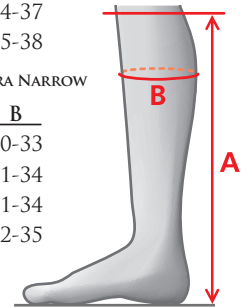

MEASUREMENTS – SUPERIOR HIGH RIDER MEN'S

REGULAR - REGULAR			REGULAR - NARROW			TALL - REGULAR			TALL - NARROW		
SIZE A	B		SIZE A	B		SIZE A	B		SIZE A	B	
42	52	35-38	43	52	32-35	42	54	35-38	43	54	32-35
43	52	36-39	44	52	33-36	43	54	36-39	44	54	33-36
44	52	36-39	45	53	34-37	44	54	36-39	45	55	34-37
45	53	37-40	46	53	35-38	45	55	37-40	46	55	35-38
46	53	38-41				46	55	38-41			

MOUNTAIN HORSE - SIZE CHARTS - TALL BOOTS

MEASUREMENTS – SUPERIOR HIGH RIDER WOMEN’S

REGULAR - REGULAR			REGULAR - NARROW			TALL - REGULAR			TALL - NARROW		
SIZE A	B		SIZE A	B		SIZE A	B		SIZE A	B	
36	46	33-36	36	46	31-34	36	48	33-36	36	48	31-34
37	47	34-37	37	47	31-34	37	49	34-37	37	49	31-34
38	48	35-38	38	47	32-35	38	50	35-38	38	49	32-35
39	49	36-39	39	48	33-36	39	51	36-39	39	50	33-36
40	49	37-40	40	49	34-37	40	51	37-40	40	51	34-37
41	49	38-41	41	50	35-38	41	51	38-41	41	52	35-38
42	50	39-42				42	52	39-41			

MEASUREMENTS – SUPREME HIGH RIDER

LONG - NARROW			REGULAR - REGULAR			REGULAR - PLUS			SHORT - REGULAR			REGULAR - NARROW			SHORT - NARROW											
SIZE A	B		SIZE A	B		SIZE A	B		SIZE A	B		SIZE A	B		SIZE A	B										
36	48	30-33	36	45	32-35	37	47	36-39	36	41	34-37	36	45	31-34	39	43	33-36									
37	49	31-34	37	47	34-37	38	48	37-40	37	42	35-38	37	46	32-35	40	44	34-37									
38	50	31-34	38	48	35-38	39	49	38-41	38	43	36-39	38	46	32-35	41	44	35-38									
39	51	32-35	39	49	36-39	40	49	39-42	39	44	36-39	39	47	33-36	SHORT - EXTRA NARROW											
40	51	34-37	40	49	37-40	41	49	40-43	40	44	37-40	40	48	34-37	SIZE A B											
41	52	35-38	41	49	38-41	42	50	40-43	41	44	38-41	41	49	35-38	36	41	30-33									
42	52	36-39	42	50	39-42	MENS VERSION									37	42	31-34									
						43	49	35-38																		
						44	49	36-39																38	44	31-34
						45	50	37-40																39	45	32-35
						46	51	38-41																		