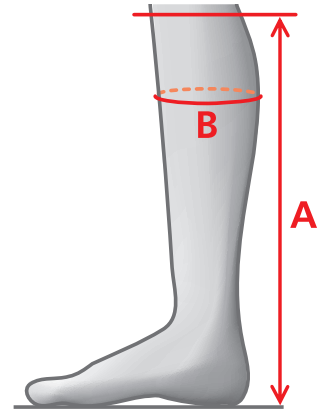

MOUNTAIN HORSE - SIZE CHARTS - TALL BOOTS

MEASUREMENTS – ACTIVE WINTER HIGH RIDER

REGULAR - REGULAR			REGULAR - REGULAR			REGULAR - WIDE			REGULAR - WIDE			SHORT - REGULAR		
SIZE A	B		SIZE A	B		SIZE A	B		SIZE A	B		SIZE A	B	
36	42	33-36	MENS VERSION			37	44	41-44	MENS VERSION			36	39	35-38
37	44	35-38	42	47	37-40	38	45	42-45	42	47	42-45	37	41	36-39
38	45	36-39	43	47	38-41	39	46	42-45	43	47	43-46	38	42	37-40
39	46	37-40	44	47	39-42	40	46	43-46	44	47	44-47	39	43	37-40
40	46	38-41	45	48	40-43	41	46	43-46	45	48	45-48	40	43	38-41
41	46	39-42	46	48	41-44	42	47	44-47	46	48	46-49	41	43	39-42
42	47	40-43				43	47	44-47						
43	47	41-44												

MEASUREMENTS – DEVONSHIRE

REGULAR - REGULAR		
SIZE A		B*
36	38	33,5-36,5
37	38,5	34-37
38	39	35-38
39	39,5	36-39
40	39,5	36,5-39,5
41	40	37-40
42	40,5	38-41

MEASUREMENTS – ESTÉLLE

REGULAR - REGULAR			REGULAR - NARROW			SHORT - REGULAR			REGULAR - WIDE			REGULAR - EXTRA		
SIZE A	B		SIZE A	B		SIZE A	B		SIZE A	B		SIZE A	B	
36	46	33-35	36	47	31-33	36	42	33-35	37	47	39-41	37	47	36-38
37	47	34-36	37	48	31-33	37	43	34-36	38	48	40-42	38	48	37-39
38	48	35-37	38	48	32-34	38	44	35-37	39	49	41-43	39	49	38-40
39	49	36-38	39	49	33-35	39	45	35-37	40	49	42-44	40	49	39-41
40	49	37-39	40	50	34-36	40	45	36-38	41	49	43-45	41	49	40-42
41	49	38-40	41	51	35-37	41	45	37-39				42	50	41-43
42	50	39-41												