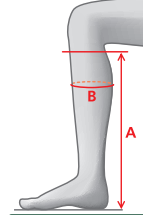

MOUNTAIN HORSE
WEAR EVERY YOU GO

MEASUREMENTS – ACTIVE WINTER HIGH RIDER

Regular – Regular		Regular – Wide		Short – Regular	
Size	A B	Size	A B	Size	A B
36	42 33-36	37	44 41-44	36	39 35-38
37	44 35-38	38	45 42-45	37	41 36-39
38	45 36-39	39	46 42-45	38	42 37-40
39	46 37-40	40	46 43-46	39	43 37-40
40	46 38-41	41	46 43-46	40	43 38-41
41	46 39-42	42	47 44-47	41	43 39-42
42	47 40-43	43	47 44-47		
43	47 41-44