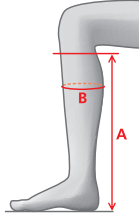

MOUNTAIN HORSE
WEAR EVERY YOU GO

MEASUREMENTS – VENICE HIGH RIDER

Regular – Regular		Regular – Plus		Regular – Narrow		Short – Regular	
Size	A B	Size	A B	Size	A B	Size	A B
36	42 32-34	37	44 36-38	36	45 31-34	37	41 35-37
37	44 34-36	38	45 37-39	37	46 32-35	38	42 36-38
38	45 35-37	39	46 38-40	38	46 32-35	39	43 36-38
39	46 36-38	40	46 39-41	39	47 33-36	40	43 37-39
40	46 37-39	41	46 40-42	40	48 34-37	41	43 38-40
41	46 38-40	42	47 41-43	41	49 35-38		
42	47 39-41						
43	47 40-42						
Mens version							
		44	47 38-40				
		45	48 39-41				
		46	48 40-42