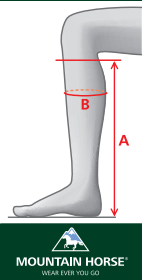

MEASUREMENTS – VENICE YOUNG HIGH RIDER

Regular – Regular (Double Size)

Size	A	B
34/35	37	28-29
35/36	38	29-30
36/37	40	30-31
37/38	42	31-32
38/39	42	32-33
39/40	43	33-34