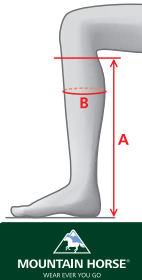

MEASUREMENTS – INSIGNIA LEGGINGS

Size	A	B
S	40	34-37
S/W	38	37-40
M	42	35-38
M/W	40	38-41
L	44	36-39
L/W	42	39-42
M/L	46	33-36
L/L	47	34-37

MEASUREMENTS – SILHOUETTE LEGGINGS

Size	A	B
S	40	34-37
S/W	38	37-40
M	42	35-38
M/W	40	38-41
L	44	36-39
L/W	42	39-42
M/L	46	33-36
L/L	47	34-37

MEASUREMENTS – RICHMOND YOUNG HIGH RIDER

Regular – Regular		
Size	A	B
35	36	27-28
36	38	29-30
37	39	30-31
38	40	32-33
39	42	33-34

MEASUREMENTS – FIRENZE YOUNG HIGH RIDER

Regular – Regular (Double Size)

Size	A	B
34/35	37	28-29
35/36	38	29-30
36/37	40	30-31
37/38	42	31-32
38/39	42	32-33
39/40	43	33-34

MEASUREMENTS – RIMFROST RIDER II Jr

Junior

Size	A	B
32	31	29-31
33	32	30-32
34	33	30-32
35	34	31-33
36	35	32-34
37	36	33-35
38	37	34-36
39	37	35-37

MEASUREMENTS – VENICE YOUNG HIGH RIDER

Regular – Regular (Double Size)

Size	A	B
34/35	37	28-29
35/36	38	29-30
36/37	40	30-31
37/38	42	31-32
38/39	42	32-33
39/40	43	33-34

MEASUREMENTS – XCELLSIOR LEGGINGS JR

Size	A	B
JS	34	26-30
JM	36	28-32
JL	38	30-34
JML	40	27-31

MEASUREMENTS SHOES