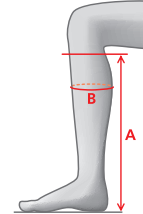

MOUNTAIN HORSE
WEAR EVERY YOU GO

MEASUREMENTS – TERRA NOVA HIGH RIDER

Regular – Regular		Regular – Wide		Short – Regular	
Size	A B	Size	A B	Size	A B
36	42 33-36	37	44 41-44	37	41 36-39
37	44 35-38	38	45 42-45	38	42 37-40
38	45 36-39	39	46 42-45	39	43 37-40
39	46 37-40	40	46 43-46	40	43 38-41
40	46 38-41	41	46 43-46	41	43 39-42
41	46 39-42	42	47 44-47		
42	47 40-43	43	47 44-47		
43	47 41-44