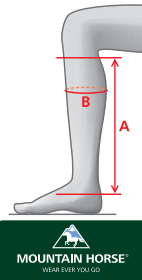

MOUNTAIN HORSE
WEAR EVERY YOU GO

SIZE CHARTS - FOOTWEAR

MEASUREMENTS – VICTORIA HIGH RIDER

Regular – Regular		Regular – Plus		Regular – Narrow		Short – Regular	
Size	A B	Size	A B	Size	A B	Size	A B
36	43 32-34	37	45 36-38	36	46 31-34	37	41 35-37
37	45 34-36	38	46 37-39	37	47 32-35	38	42 36-38
38	46 35-37	39	47 38-40	38	47 32-35	39	43 36-38
39	47 36-38	40	47 39-41	39	48 33-36	40	43 37-39
40	47 37-39	41	47 40-42	40	49 34-37	41	43 38-40
41	47 38-40	42	48 41-43	41	50 35-38		
42	48 39-41						
43	48 40-42						

MEASUREMENTS – INSIGNIA LEGGINGS

Size	A	B
S	40	34-37
S/W	38	37-40
M	42	35-38
M/W	40	38-41
L	44	36-39
L/W	42	39-42
M/L	46	33-36
L/L	47	34-37

MEASUREMENTS – SILHOUETTE LEGGINGS

Size	A	B
S	40	34-37
S/W	38	37-40
M	42	35-38
M/W	40	38-41
L	44	36-39
L/W	42	39-42
M/L	46	33-36
L/L	47	34-37

MEASUREMENTS – SOFT RIDER LEGGINGS

Size	A	B
XXS	35	30-35
XS	36	32-37
S	37	34-39
S/W	37	37-42
M	39	35-40
L	40	37-42
XL	42	38-43
XXL	43	40-45

MEASUREMENTS – XCELLSIOR LEGGINGS

Size	A	B
S	40	32-36
S/W	38	35-39
M	42	33-37
M/W	40	36-40
L	44	34-38
L/W	42	37-41
M/L	46	32-36
L/L	47	33-37