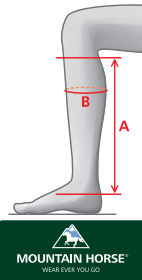

MOUNTAIN HORSE
WEAR EVERY YOU GO

MEASUREMENTS – VENICE HIGH RIDER

Regular – Regular		Regular – Plus		Regular – Narrow		Short – Regular	
Size	A B	Size	A B	Size	A B	Size	A B
36	42 32-34	37	44 36-38	36	45 31-34	37	41 35-37
37	44 34-36	38	45 37-39	37	46 32-35	38	42 36-38
38	45 35-37	39	46 38-40	38	46 32-35	39	43 36-38
39	46 36-38	40	46 39-41	39	47 33-36	40	43 37-39
40	46 37-39	41	46 40-42	40	48 34-37	41	43 38-40
41	46 38-40	42	47 41-43	41	49 35-38		
42	47 39-41						
43	47 40-42						
Mens version							
		44	47 38-40				
		45	48 39-41				
		46	48 40-42				

MOUNTAIN HORSE
WEAR EVERY YOU GO

SIZE CHARTS - FOOTWEAR

MEASUREMENTS – VICTORIA HIGH RIDER

Regular – Regular		Regular – Plus		Regular – Narrow		Short – Regular	
Size	A B	Size	A B	Size	A B	Size	A B
36	43 32-34	37	45 36-38	36	46 31-34	37	41 35-37
37	45 34-36	38	46 37-39	37	47 32-35	38	42 36-38
38	46 35-37	39	47 38-40	38	47 32-35	39	43 36-38
39	47 36-38	40	47 39-41	39	48 33-36	40	43 37-39
40	47 37-39	41	47 40-42	40	49 34-37	41	43 38-40
41	47 38-40	42	48 41-43	41	50 35-38		
42	48 39-41						
43	48 40-42						

MEASUREMENTS – INSIGNIA LEGGINGS

Size	A	B
S	40	34-37
S/W	38	37-40
M	42	35-38
M/W	40	38-41
L	44	36-39
L/W	42	39-42
M/L	46	33-36
L/L	47	34-37

MEASUREMENTS – SILHOUETTE LEGGINGS

Size	A	B
S	40	34-37
S/W	38	37-40
M	42	35-38
M/W	40	38-41
L	44	36-39
L/W	42	39-42
M/L	46	33-36
L/L	47	34-37

MEASUREMENTS – SOFT RIDER LEGGINGS

Size	A	B
XXS	35	30-35
XS	36	32-37
S	37	34-39
S/W	37	37-42
M	39	35-40
L	40	37-42
XL	42	38-43
XXL	43	40-45

MEASUREMENTS – XCELLSIOR LEGGINGS

Size	A	B
S	40	32-36
S/W	38	35-39
M	42	33-37
M/W	40	36-40
L	44	34-38
L/W	42	37-41
M/L	46	32-36
L/L	47	33-37