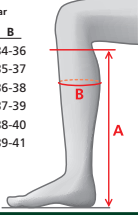

MOUNTAIN HORSE
WEAR EVERY YOU GO

MEASUREMENTS – RICHMOND HIGH RIDER Men's

Regular – Regular		Long – Regular		Long – Wide	
Size	A B	Size	A B	Size	A B
42	46 37-39	42	48 36-38	42	47 40-42
43	47 37-39	43	49 36-38	43	48 40-42
44	47 38-40	44	49 37-39	44	49 41-43
45	48 39-41	45	50 38-40	45	50 42-44
46	48 40-42	46	50 39-41	46	50 43-45