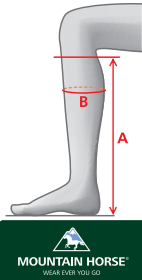

MEASUREMENTS – INSIGNIA LEGGINGS

Size	A	B
S	40	34-37
S/W	38	37-40
M	42	35-38
M/W	40	38-41
L	44	36-39
L/W	42	39-42
M/L	46	33-36
L/L	47	34-37

MEASUREMENTS – SILHOUETTE LEGGINGS

Size	A	B
S	40	34-37
S/W	38	37-40
M	42	35-38
M/W	40	38-41
L	44	36-39
L/W	42	39-42
M/L	46	33-36
L/L	47	34-37

MEASUREMENTS – SOFT RIDER LEGGINGS

Size	A	B
XXS	35	30-35
XS	36	32-37
S	37	34-39
S/W	37	37-42
M	39	35-40
L	40	37-42
XL	42	38-43
XXL	43	40-45

MEASUREMENTS – XCELLSIOR LEGGINGS

Size	A	B
S	40	32-36
S/W	38	35-39
M	42	33-37
M/W	40	36-40
L	44	34-38
L/W	42	37-41
M/L	46	32-36
L/L	47	33-37

MEASUREMENTS – RICHMOND YOUNG HIGH RIDER

Regular – Regular		
Size	A	B
35	36	27-28
36	38	29-30
37	39	30-31
38	40	32-33
39	42	33-34

MEASUREMENTS – FIRENZE YOUNG HIGH RIDER

Regular – Regular (Double Size)

Size	A	B
34/35	37	28-29
35/36	38	29-30
36/37	40	30-31
37/38	42	31-32
38/39	42	32-33
39/40	43	33-34