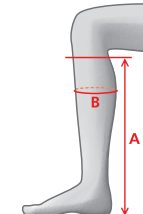

MOUNTAIN HORSE
WEAR EVERY YOU GO

MEASUREMENTS – ICE HIGH RIDER

Regular			Wide		
Size	A	B	Size	A	B
36	42	35-37	36	42	38-40
37	43	36-38	37	43	39-41
38	44	37-39	38	44	40-42
39	45	37-39	39	45	40-42
40	45	37-39	40	45	40-42
41	45	38-40	41	45	41-43
42	46	39-41	42	46	42-44
43	47	40-42	43	47	43-45
44	47	40-42	44	47	43-45