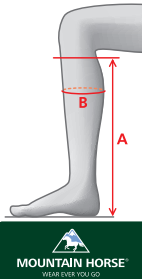

MOUNTAIN HORSE
WEAR EVERY YOU GO

MEASUREMENTS – VENICE HIGH RIDER

Regular – Regular		Regular – Plus		Regular – Narrow		Short – Regular	
Size	A B	Size	A B	Size	A B	Size	A B
36	42 32-34	37	44 36-38	36	45 31-34	37	41 35-37
37	44 34-36	38	45 37-39	37	46 32-35	38	42 36-38
38	45 35-37	39	46 38-40	38	46 32-35	39	43 36-38
39	46 36-38	40	46 39-41	39	47 33-36	40	43 37-39
40	46 37-39	41	46 40-42	40	48 34-37	41	43 38-40
41	46 38-40	42	47 41-43	41	49 35-38		
42	47 39-41						
43	47 40-42						
Mens version							
		44	47 38-40				
		45	48 39-41				
		46	48 40-42				

MOUNTAIN HORSE
WEAR EVERY YOU GO

SIZE CHARTS - FOOTWEAR

MEASUREMENTS – VICTORIA HIGH RIDER

Regular – Regular		Regular – Plus		Regular – Narrow		Short – Regular	
Size	A B	Size	A B	Size	A B	Size	A B
36	43 32-34	37	45 36-38	36	46 31-34	37	41 35-37
37	45 34-36	38	46 37-39	37	47 32-35	38	42 36-38
38	46 35-37	39	47 38-40	38	47 32-35	39	43 36-38
39	47 36-38	40	47 39-41	39	48 33-36	40	43 37-39
40	47 37-39	41	47 40-42	40	49 34-37	41	43 38-40
41	47 38-40	42	48 41-43	41	50 35-38		
42	48 39-41						
43	48 40-42						

MEASUREMENTS – INSIGNIA LEGGINGS

Size	A	B
S	40	34-37
S/W	38	37-40
M	42	35-38
M/W	40	38-41
L	44	36-39
L/W	42	39-42
M/L	46	33-36
L/L	47	34-37

MEASUREMENTS – SILHOUETTE LEGGINGS

Size	A	B
S	40	34-37
S/W	38	37-40
M	42	35-38
M/W	40	38-41
L	44	36-39
L/W	42	39-42
M/L	46	33-36
L/L	47	34-37