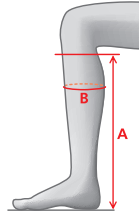

MOUNTAIN HORSE
WEAR EVERY YOU GO

MEASUREMENTS – NORDIC LIGHT HIGH RIDER

Regular – Regular		Regular – Plus		Short – Regular	
Size	A B	Size	A B	Size	A B
36	42 32-34	37	44 36-38	37	41 35-37
37	44 34-36	38	45 37-39	38	42 36-38
38	45 35-37	39	46 38-40	39	43 36-38
39	46 36-38	40	46 39-41	40	43 37-39
40	46 37-39	41	46 40-42	41	43 38-40
41	46 38-40	42	47 41-43		
42	47 39-41				
43	47 40-42