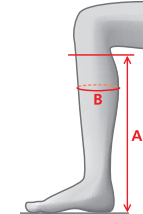

MOUNTAIN HORSE
WEAR EVERY YOU GO