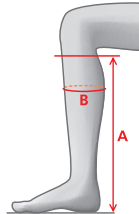

MOUNTAIN HORSE
WEAR EVERY YOU GO

MEASUREMENTS – STELLA POLARIS HIGH RIDER

Regular – Regular		Regular – Wide		Short – Regular	
Size	A B	Size	A B	Size	A B
36	42 33-36	37	44 41-44	36	39 35-38
37	44 35-38	38	45 42-45	37	41 36-39
38	45 36-39	39	46 42-45	38	42 37-40
39	46 37-40	40	46 43-46	39	43 37-40
40	46 38-41	41	46 43-46	40	43 38-41
41	46 39-42	42	47 44-47	41	43 39-42
42	47 40-43	43	47 44-47		
43	47 41-44