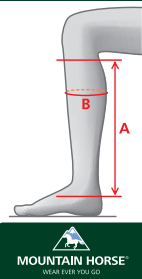

MOUNTAIN HORSE
WEAR EVERY YOU GO

MEASUREMENTS – VENICE HIGH RIDER

Regular – Regular		Regular – Plus		Regular – Narrow		Short – Regular	
Size	A B	Size	A B	Size	A B	Size	A B
36	42 32-34	37	44 36-38	36	45 31-34	37	41 35-37
37	44 34-36	38	45 37-39	37	46 32-35	38	42 36-38
38	45 35-37	39	46 38-40	38	46 32-35	39	43 36-38
39	46 36-38	40	46 39-41	39	47 33-36	40	43 37-39
40	46 37-39	41	46 40-42	40	48 34-37	41	43 38-40
41	46 38-40	42	47 41-43	41	49 35-38		
42	47 39-41						
43	47 40-42						
Mens version							
		44	47 38-40				
		45	48 39-41				
		46	48 40-42				

MOUNTAIN HORSE
WEAR EVERY YOU GO

SIZE CHARTS - FOOTWEAR

MEASUREMENTS – VICTORIA HIGH RIDER

Regular – Regular		Regular – Plus		Regular – Narrow		Short – Regular	
Size	A B	Size	A B	Size	A B	Size	A B
36	43 32-34	37	45 36-38	36	46 31-34	37	41 35-37
37	45 34-36	38	46 37-39	37	47 32-35	38	42 36-38
38	46 35-37	39	47 38-40	38	47 32-35	39	43 36-38
39	47 36-38	40	47 39-41	39	48 33-36	40	43 37-39
40	47 37-39	41	47 40-42	40	49 34-37	41	43 38-40
41	47 38-40	42	48 41-43	41	50 35-38		
42	48 39-41						
43	48 40-42						

MEASUREMENTS – INSIGNIA LEGGINGS

Size	A	B
S	40	34-37
S/W	38	37-40
M	42	35-38
M/W	40	38-41
L	44	36-39
L/W	42	39-42
M/L	46	33-36
L/L	47	34-37

MEASUREMENTS – SILHOUETTE LEGGINGS

Size	A	B
S	40	34-37
S/W	38	37-40
M	42	35-38
M/W	40	38-41
L	44	36-39
L/W	42	39-42
M/L	46	33-36
L/L	47	34-37

MEASUREMENTS – SOFT RIDER LEGGINGS

Size	A	B
XXS	35	30-35
XS	36	32-37
S	37	34-39
S/W	37	37-42
M	39	35-40
L	40	37-42
XL	42	38-43
XXL	43	40-45

MEASUREMENTS – XCELLSIOR LEGGINGS

Size	A	B
S	40	32-36
S/W	38	35-39
M	42	33-37
M/W	40	36-40
L	44	34-38
L/W	42	37-41
M/L	46	32-36
L/L	47	33-37