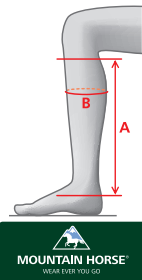

MOUNTAIN HORSE
WEAR EVERY YOU GO

SIZE CHARTS - FOOTWEAR

MEASUREMENTS – VICTORIA HIGH RIDER

Regular – Regular		Regular – Plus		Regular – Narrow		Short – Regular	
Size	A B	Size	A B	Size	A B	Size	A B
36	43 32-34	37	45 36-38	36	46 31-34	37	41 35-37
37	45 34-36	38	46 37-39	37	47 32-35	38	42 36-38
38	46 35-37	39	47 38-40	38	47 32-35	39	43 36-38
39	47 36-38	40	47 39-41	39	48 33-36	40	43 37-39
40	47 37-39	41	47 40-42	40	49 34-37	41	43 38-40
41	47 38-40	42	48 41-43	41	50 35-38		
42	48 39-41						
43	48 40-42						

MEASUREMENTS – INSIGNIA LEGGINGS

Size	A	B
S	40	34-37
S/W	38	37-40
M	42	35-38
M/W	40	38-41
L	44	36-39
L/W	42	39-42
M/L	46	33-36
L/L	47	34-37

MEASUREMENTS – SILHOUETTE LEGGINGS

Size	A	B
S	40	34-37
S/W	38	37-40
M	42	35-38
M/W	40	38-41
L	44	36-39
L/W	42	39-42
M/L	46	33-36
L/L	47	34-37

MEASUREMENTS – SOFT RIDER LEGGINGS

Size	A	B
XXS	35	30-35
XS	36	32-37
S	37	34-39
S/W	37	37-42
M	39	35-40
L	40	37-42
XL	42	38-43
XXL	43	40-45

MEASUREMENTS – XCELLSIOR LEGGINGS

Size	A	B
S	40	32-36
S/W	38	35-39
M	42	33-37
M/W	40	36-40
L	44	34-38
L/W	42	37-41
M/L	46	32-36
L/L	47	33-37