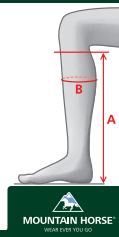

MEASUREMENTS – SUPREME EXCLUSIVE LINE

MOUNTAIN HORSE
WEAR EVERY YOU GO

MEASUREMENTS – RICHMOND HIGH RIDER Women's Tall Boot

Regular – Regular		Regular – Plus		Short – Regular		Regular – Wide		Long – Regular	
Size	A B	Size	A B	Size	A B	Size	A B	Size	A B
36	42 32-34	37	44 36-38	37	41 35-37	37	44 40-42	38	47 34-36
37	44 34-36	38	45 37-39	38	42 36-38	38	45 41-43	39	48 35-37
38	45 35-37	39	46 38-40	39	43 36-38	39	45 41-43	40	48 36-38
39	46 36-38	40	46 39-41	40	43 37-39	40	46 42-44	41	49 37-39
40	46 37-39	41	46 40-42	41	43 38-40	41	46 42-44	42	49 38-40
41	46 38-40	42	47 41-43					43	50 39-41
42	47 39-41								
43	47 40-42