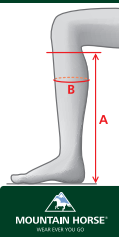

SIZE CHARTS - FOOTWEAR

MEASUREMENTS – SUPREME HIGH RIDER

Long – Narrow		Regular – Regular		Regular – Plus		Regular – Narrow		Short – Regular		Short – Narrow	
Size	A B	Size	A B	Size	A B	Size	A B	Size	A B	Size	A B
36	48 30-33	36	45 32-35	37	47 36-39	36	45 31-34	36	41 34-37	39	43 33-36
37	49 31-34	37	47 34-37	38	48 37-40	37	46 32-35	37	42 35-38	40	44 34-37
38	50 31-34	38	48 35-38	39	49 38-41	38	46 32-35	38	43 36-39	41	44 35-38
39	51 32-35	39	49 36-39	40	49 39-42	39	47 33-36	39	44 36-39		
40	51 34-37	40	49 37-40	41	49 40-43	40	48 34-37	40	44 37-40		
41	52 35-38	41	49 38-41	42	50 40-43	41	49 35-38	41	44 38-41		
42	52 36-39	42	50 39-42								
Mens version											
		43	48 35-38							36	41 30-33
		44	48 36-39							37	42 31-34
		45	49 37-40							38	44 31-34
										39	45 32-35

MOUNTAIN HORSE
WEAR EVERY YOU GO