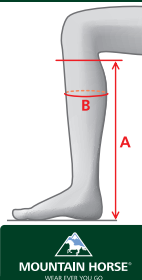

MEASUREMENTS – INSIGNIA LEGGINGS

Size	A	B
S	40	34-37
S/W	38	37-40
M	42	35-38
M/W	40	38-41
L	44	36-39
L/W	42	39-42
M/L	46	33-36
L/L	47	34-37

MEASUREMENTS – SILHOUETTE LEGGINGS

Size	A	B
S	40	34-37
S/W	38	37-40
M	42	35-38
M/W	40	38-41
L	44	36-39
L/W	42	39-42
M/L	46	33-36
L/L	47	34-37

MEASUREMENTS – SOFT RIDER LEGGINGS

Size	A	B
XXS	35	30-35
XS	36	32-37
S	37	34-39
S/W	37	37-42
M	39	35-40
L	40	37-42
XL	42	38-43
XXL	43	40-45

MEASUREMENTS – XCELLSIOR LEGGINGS

Size	A	B
S	40	32-36
S/W	38	35-39
M	42	33-37
M/W	40	36-40
L	44	34-38
L/W	42	37-41
M/L	46	32-36
L/L	47	33-37

MEASUREMENTS – RICHMOND YOUNG HIGH RIDER

Regular – Regular		
Size	A	B
35	36	27-28
36	38	29-30
37	39	30-31
38	40	32-33
39	42	33-34

MEASUREMENTS – FIRENZE YOUNG HIGH RIDER

Regular – Regular (Double Size)

Size	A	B
34/35	37	28-29
35/36	38	29-30
36/37	40	30-31
37/38	42	31-32
38/39	42	32-33
39/40	43	33-34

Size	A	B
34/35	37	28-29
35/36	38	29-30
36/37	40	30-31
37/38	42	31-32
38/39	42	32-33
39/40	43	33-34

MEASUREMENTS – XCELLSIOR LEGGINGS JR

Size	A	B
JS	34	26-30
JM	36	28-32
JL	38	30-34
JML	40	27-31

MEASUREMENTS SHOES