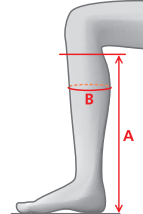

MOUNTAIN HORSE
WEAR EVERY YOU GO

MEASUREMENTS – RIMFROST RIDER II

Regular			Wide		
Size	A	B	Size	A	B
36	39	35-37	36	39	38-40
37	40	36-38	37	40	39-41
38	41	37-39	38	41	40-42
39	42	37-39	39	42	40-42
40	42	37-39	40	42	40-42
41	42	38-40	41	42	41-43
42	43	39-41	42	43	42-44
43	44	40-42	43	44	43-45
44	45	40-42	44	45	43-45
45	46	41-43	45	46	44-46
46	46	41-43	46	46	44-46