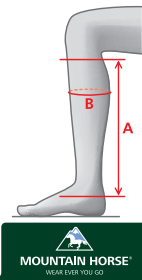

MEASUREMENTS – INSIGNIA LEGGINGS

Size	A	B
S	40	34-37
S/W	38	37-40
M	42	35-38
M/W	40	38-41
L	44	36-39
L/W	42	39-42
M/L	46	33-36
L/L	47	34-37

MEASUREMENTS – SILHOUETTE LEGGINGS

Size	A	B
S	40	34-37
S/W	38	37-40
M	42	35-38
M/W	40	38-41
L	44	36-39
L/W	42	39-42
M/L	46	33-36
L/L	47	34-37

MEASUREMENTS – RICHMOND YOUNG HIGH RIDER

Regular – Regular		
Size	A	B
35	36	27-28
36	38	29-30
37	39	30-31
38	40	32-33
39	42	33-34

MEASUREMENTS – FIRENZE YOUNG HIGH RIDER

Regular – Regular (Double Size)

Size	A	B
34/35	37	28-29
35/36	38	29-30
36/37	40	30-31
37/38	42	31-32
38/39	42	32-33
39/40	43	33-34

MEASUREMENTS – RIMFROST RIDER II Jr

Junior

Size	A	B
32	31	29-31
33	32	30-32
34	33	30-32
35	34	31-33
36	35	32-34
37	36	33-35
38	37	34-36
39	37	35-37

MEASUREMENTS – VENICE YOUNG HIGH RIDER

Regular – Regular (Double Size)

Size	A	B
34/35	37	28-29
35/36	38	29-30
36/37	40	30-31
37/38	42	31-32
38/39	42	32-33
39/40	43	33-34

MEASUREMENTS – XCELLSIOR LEGGINGS JR

Size	A	B
JS	34	26-30
JM	36	28-32
JL	38	30-34
JML	40	27-31

MEASUREMENTS SHOES