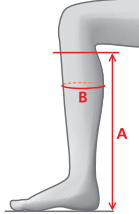

MOUNTAIN HORSE
WEAR EVERY YOU GO

MEASUREMENTS – FIRENZE HIGH RIDER

Regular – Regular		Regular – Plus		Regular – Narrow		Short – Regular	
Size	A B	Size	A B	Size	A B	Size	A B
36	42 32-34	37	44 36-38	36	45 31-34	37	41 35-37
37	44 34-36	38	45 37-39	37	46 32-35	38	42 36-38
38	45 35-37	39	46 38-40	38	46 32-35	39	43 36-38
39	46 36-38	40	46 39-41	39	47 33-36	40	43 37-39
40	46 37-39	41	46 40-42	40	48 34-37	41	43 38-40
41	46 38-40	42	47 41-43	41	49 35-38		
42	47 39-41						
43	47 40-42